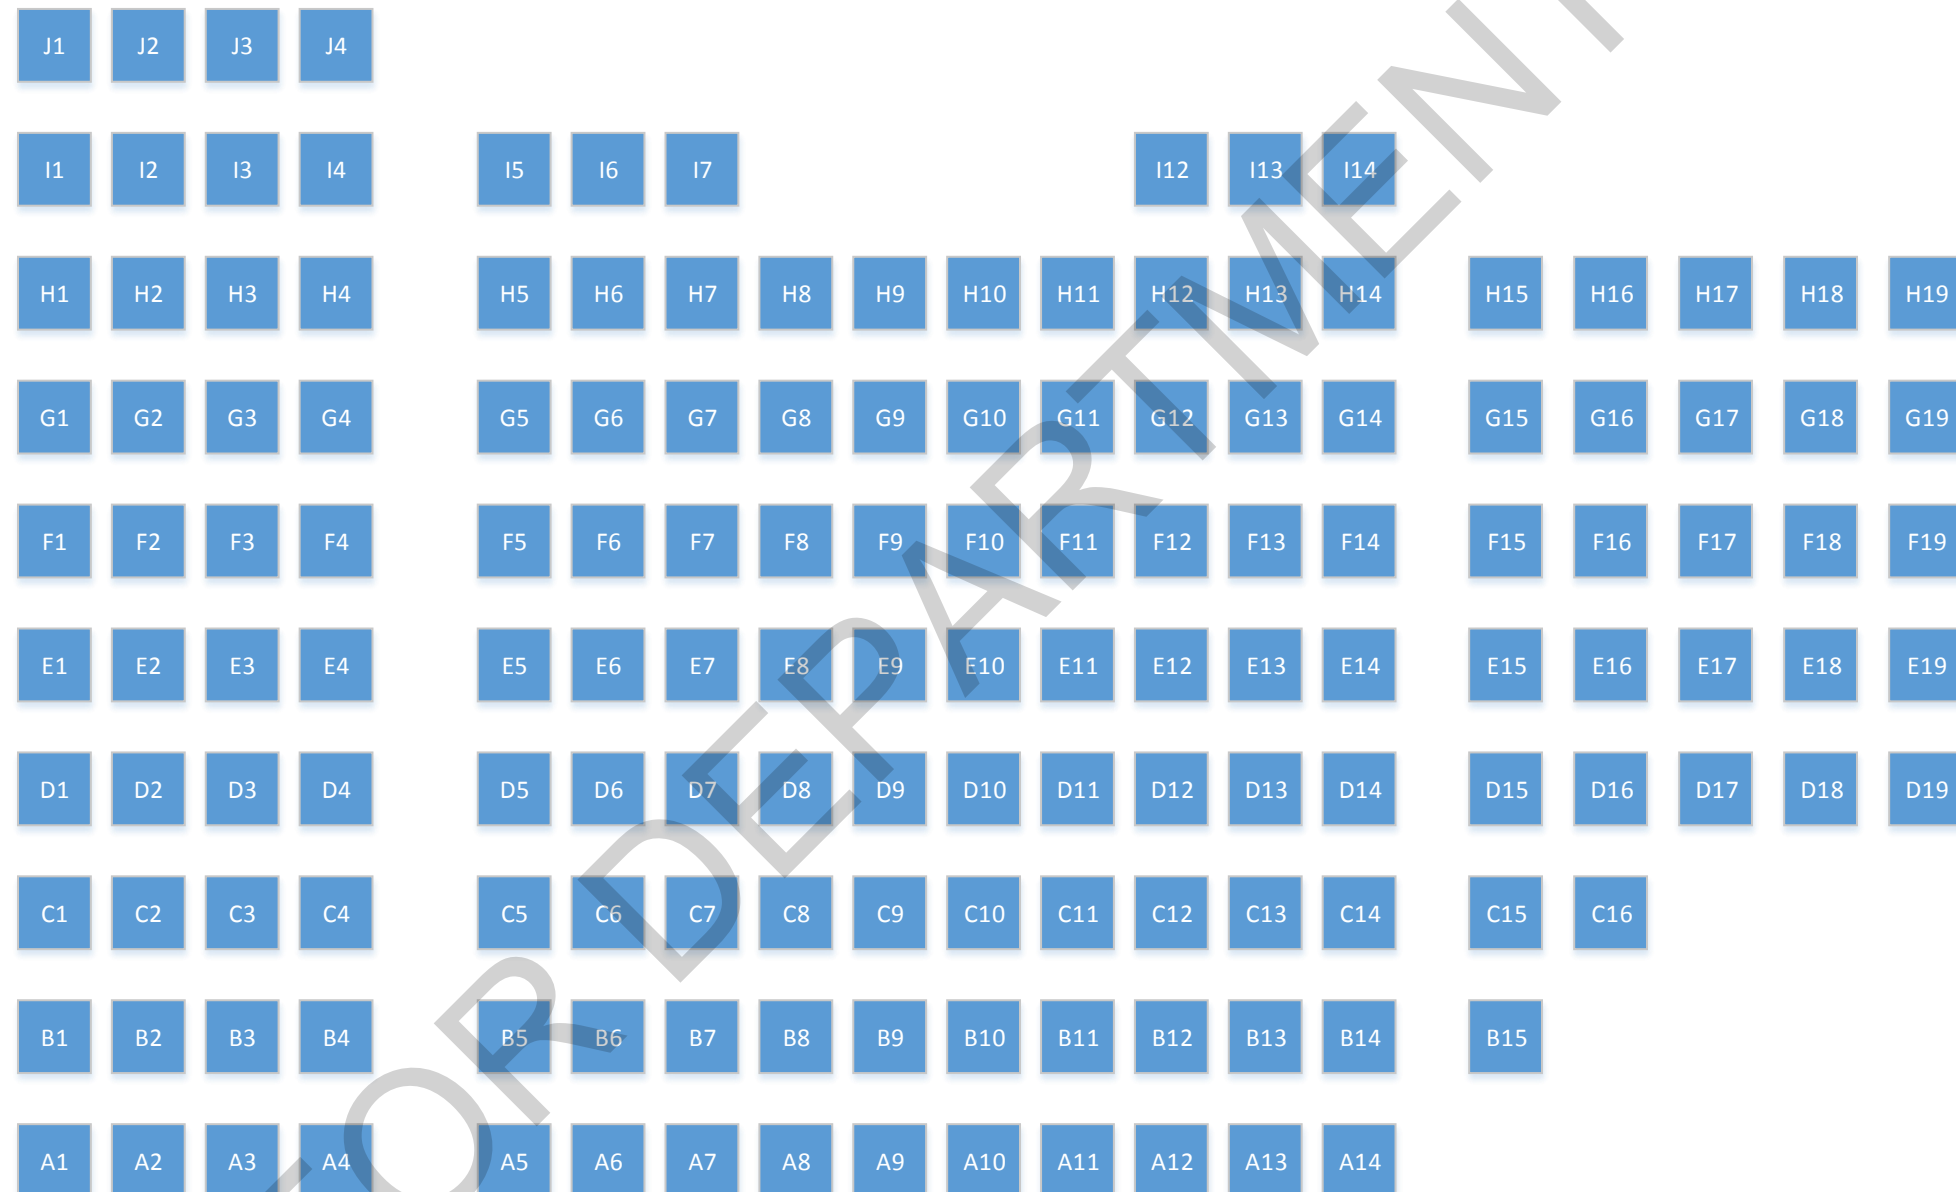

Seating Chart
428 Pupin

Total Fixed Seats: 154
Total Movable Seats: 0

Numbering System: Based on
Lecture Hall

Front of Room

Contact info@ieor.columbia.edu if error exists