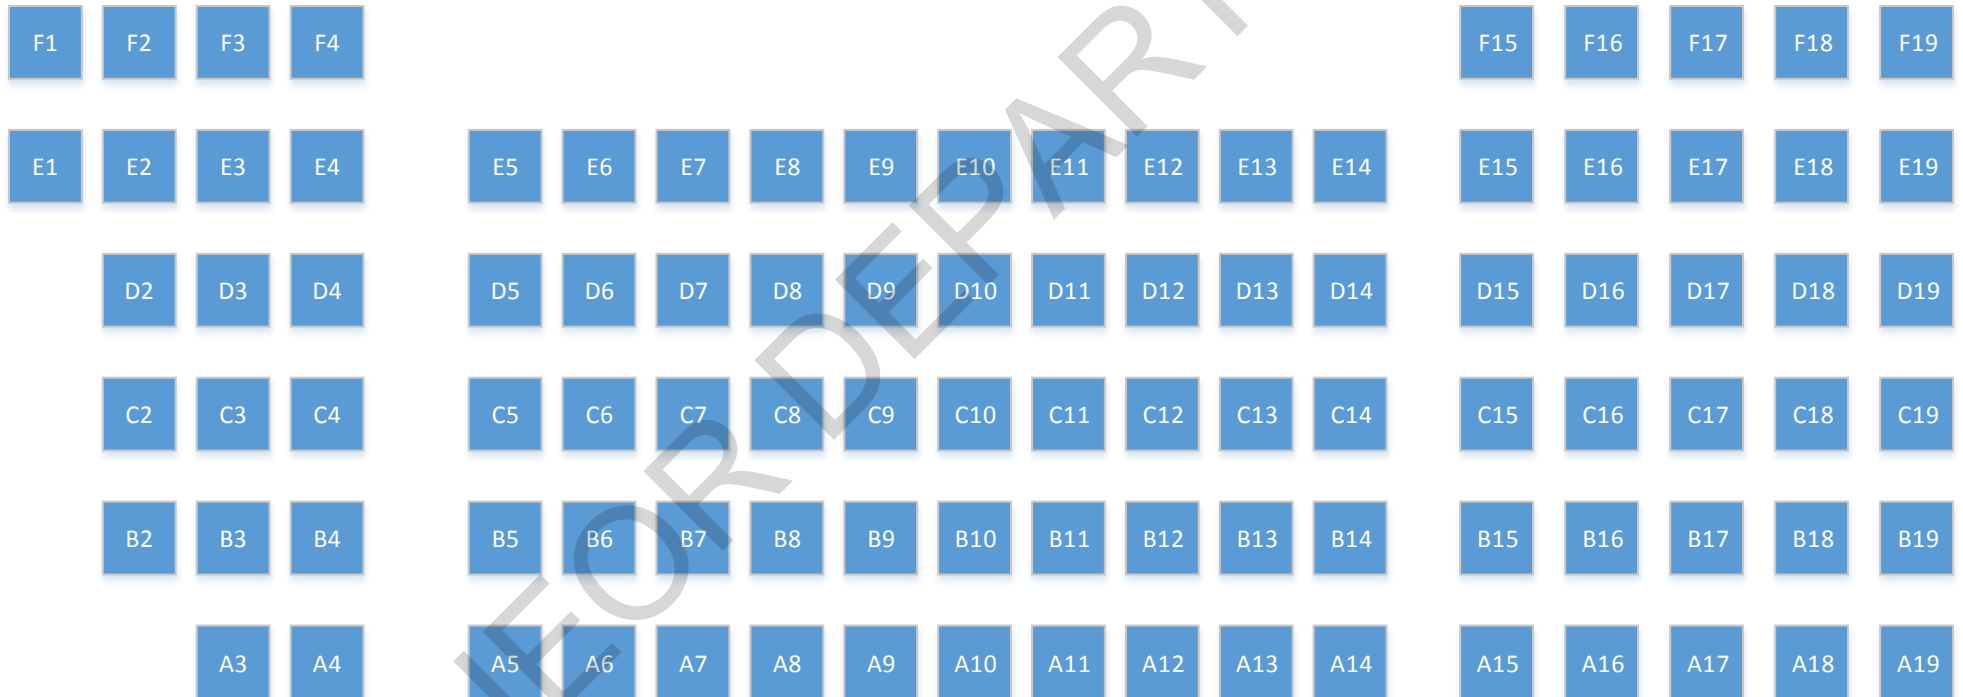

Seating Chart
329 Pupin

Total Fixed Seats: 99

Total Movable Seats: 2 (Variable)

Numbering System: Based on
Lecture Hall

Front of Room

Contact info@ieor.columbia.edu if error exists